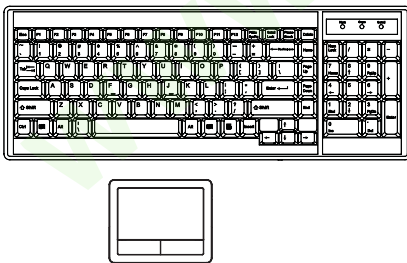

Standard Keyboard

N G keyboard integrated with touchpad

Supporting layouts

America United States	
EMEA	<table border="0" style="width: 100%;"> <tr> <td style="text-align: center;"> United Kingdom </td> <td style="text-align: center;"> Germany </td> <td style="text-align: center;"> France </td> <td style="text-align: center;"> Spain </td> <td style="text-align: center;"> Norway </td> </tr> <tr> <td style="text-align: center;"> Italy </td> <td style="text-align: center;"> Russia </td> <td style="text-align: center;"> Switzerland </td> <td style="text-align: center;"> Netherlands </td> <td style="text-align: center;"> Portugal </td> </tr> </table>
Asia	<table border="0" style="width: 100%;"> <tr> <td style="text-align: center;"> China </td> <td style="text-align: center;"> Japan </td> <td style="text-align: center;"> Korea </td> <td style="text-align: center;"> Arabia </td> <td style="text-align: center;"> Turkey </td> </tr> </table>

Keyboard Options

* US layout only

Mn Mac keyboard with touchpad

Sn S keyboard with touchpad