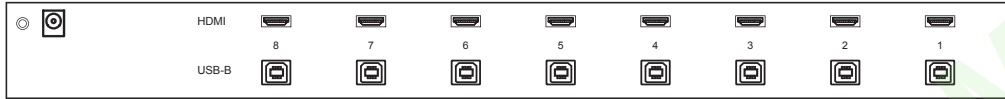

4K 60Hz KVM	IP	Remote	8-port
	0	0	LCD1U17-42-8HD

** Resolution related to LCD specification

4K KVM Cable

LCD-A3009 (6 ft)
DP KVM cable

LCD-A3008 (6 ft)
HDMI KVM cable

Resolution 16:9 - max. 3840 x 2160
Support **: 16:10 - max. 1920 x 1200
                  4:3 - max. 1600 x 1200