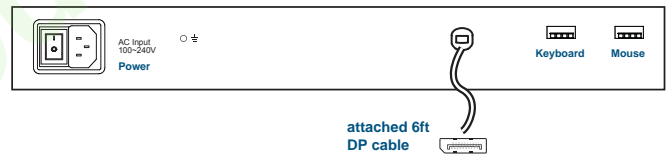

Benefits

- ▶ 1U 17" 4K LCD console drawer
- ▶ Dual slide - LCD and keyboard slide independently
- ▶ 3840 x 2160 native resolution / 16.7M colors (8-bit)
- ▶ 1920 x 1080 & 1920 x 1200 resolution support
- ▶ Display port 1.2 video input / USB KB/MS
- ▶ Built-in dual stereo speakers
- ▶ One Man installation design
- ▶ Enhanced aesthetics with molded front handle and two point lock

Options

- HDMI 2.0 video input
- 3G / HD / SD-SDI Broadcast-grade input
- DC power : 12V / 24V / 48V / 110V / 125V
- MAC or SUN Micro keyboard options available

Product Specifications

Console Port	
Video input attached 6ft DP cable	Display port 1.2
KB / MS bundled 6ft USB cable x 2	USB type A

Audio Option		
Input	Connector	3.5mm stereo jack
	Impedance / Power level	30kΩ / 750mV
Output	Connector	3.5mm stereo jack
	Resistance / Power level	30kΩ / 2.8V
Speaker	Dual stereo	2W x 2

Power		
Input	Auto-sensing 100 to 240VAC, 50 / 60Hz	
Consumption (console / KVM)	Screen on	Max. 29W / Max. 38W
	Power saving mode	Max. 9W / Max. 18W
	Power button off	Max. 2W / Nil